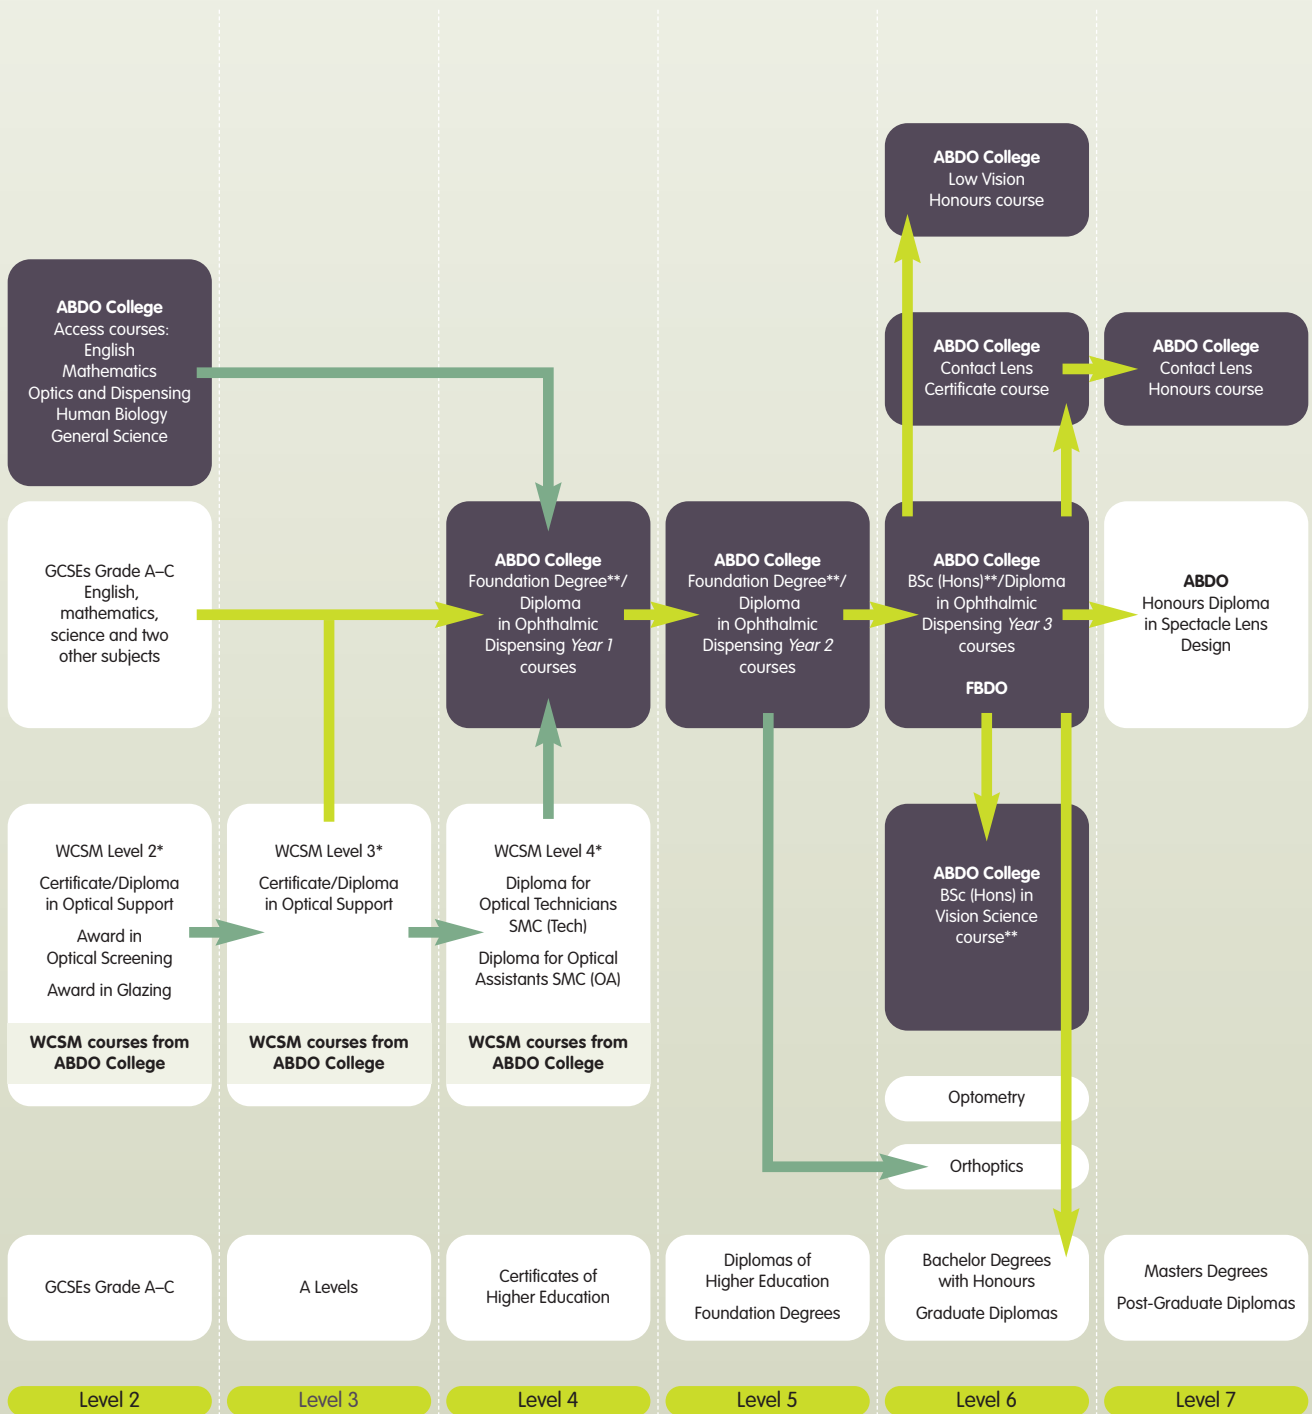

# Optical career progression pathway

The optical career progression pathway chart below outlines the central role played by ABDO College and how both ABDO College and WCSM courses offer a clearly defined career development pathway.

\*The Worshipful Company of Spectacle Makers qualifications

\*\*In conjunction with Canterbury Christ Church University (CCCU)